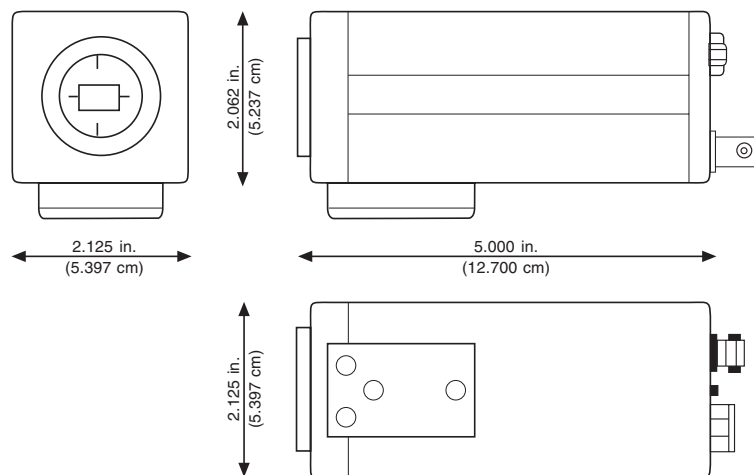

Technical Specifications

Image Device

1/3-in. interline transfer
Hyper HAD CCD

Signal System

NTSC standard or optional PAL

Picture Elements

537 H x 505 V (NTSC)
537 H x 597 V (PAL)
2:1 interlace

Scanning System

525 lines interlaced (NTSC)
625 lines interlaced (PAL)

Synchronizing System

Internal

Resolution

330 TV lines

Sensitivity

.3 lux (faceplate)
3 lux @ f1.2

Signal-to-Noise Ratio

>46 dB

Auto Color Balance

Realizes true color reproduction
against various light sources

Gain Control

AGC

Video Output

1.0 Vpk-pk video at 75-ohm load

Lens Mount

C and CS mount

Auto Iris Lens

Accepts video and DC auto-iris lenses

Operating Temperature

14 to 122 °F (-10 to 50 °C)

Power Source

12 VDC

Control (Switch)

Shutter: 1/60 - 1/80,000 second, automatic
Iris control: ALC (DC/Video)/ELC (Level Control)
BLC: on/off
Dip switch manual adjustment

Power Consumption

2 w

Weight

7.7 oz (218 g)

Mailing Address

PMB 225, P.O. Box 3004
Corvallis, OR, USA 97339
www.kalatel.com

Americas

toll free 800-469-1676
tel 541-754-9133
fax 541-754-7162

Asia

tel 852-2907-8108
fax 852-2142-5063

Australia

tel 61-3-9259-4700
fax 61-3-9259-4799