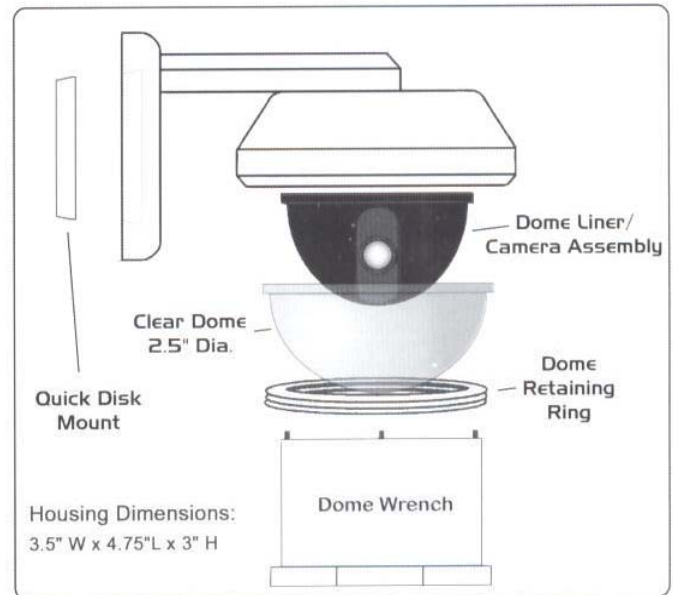

X-1000™ Weatherproof Wall Mount Mini Dome Camera

Specifications:

● X-1000B	
Imager	1/3" .01 lux B&W CCD 420+ TV Lines
Voltage/Current	12 VDC/250ma max
● X-1000C	
Imager	1/3" .02 lux Color CCD 380 TV Lines
Voltage/Current	12 VDC/250ma max
Special Features	(DSP) Switches to B&W Below 1 lux
● X-1000CH	
Imager	1/3" .02 lux Color Hi-Res CCD 480 TV Lines (Sony)
Voltage/Current	12 VDC/250ma max
Special Features	(DSP) Auto White Balance
● X-1000CE	
Imager	1/3" .01 lux Color Hi-Res CCD 480 TV Lines (Day/Night Sony Ex-view)
Voltage/Current	12 VDC/250ma max
Special Features	(DSP) Auto White Balance
Operating Temp:	All Models: -35F to 140F
Standard Lens:	3.6mm wide angle
Lens Options:	2.9, 4.3, 6, 8, 12, 16mm

Features:

- Wall Mount, for Indoor/Outdoor use. Extremely Tough, Weatherproof Construction
- Small, Attractive, Marine Grade Aluminum Housing with 2.5" Dia. High Impact Clear Dome
- High Quality Inner Dome Liner, conceals camera assembly and prevents glare without reducing light sensitivity like tinted domes can
- Tool Free Positioning and Focusing
- Quick Disk Mounting System
- Easy One Handed Dome Installation
- Great Picture Quality from 1/3" B&W, Color, Hi-Res Color and Hi-Res Color Ex-View Grade 1, low lux CCD Imagers
- Optional Category 5 Long Range Twisted Pair Transmitter & Receiver

Made in the U.S.A.

Ordering Information :

X-1000B	B&W
X-1000C	Color
X-1000CH	Hi Res Color
X-1000CE	Hi Res Color EX-View
CAT5E-BNC	Category 5 tx/rx option
Options	Add lens size or CAT5E option to end of model # when ordering