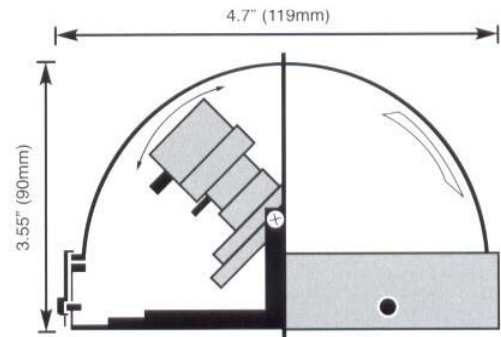

General Specifications

ELECTRICAL

Input Voltage 24 Volt AC
Power Consumption 200mA or less
Video Connector BNC
Power Connector Bare leads

VIDEO

Pixels High Resolution - 768(H) x 494(V)
Normal Resolution - 512(H) x 492(V)
S/N Ratio More than 48dB
Video Output 1.0Vp-p 75ohm
CCD 1/3" Color DSP and 1/3" Monochrome
Auto Iris Level Control Adjustment
Back Light (BLC) Selectable On / Off

PHYSICAL

Construction Heavy Duty Metal Base and Swivel
Bracket - Polycarbonate Dome Cover
Color Black (Biege Available)
Cable Entry 1/2" Hole On Bottom Plate
Manual Pan / Tilt 120 Degree Pan (When Installed)
Adjustment 180 Degree Tilt (When Installed)
Manuel Rotation Adj. 75 Degree Rotation (When Installed)
Lens 4.0 - 9.0mm Vari-Focal Auto-Iris Lens
Dimensions 4.7" (119mm) DIA. x 3.55" (90mm) H

ENVIRONMENT

Operating Temp. +4 Deg. F to +158 Deg. F
Storage Temp. -4 Deg. F to + 160 Deg. F
NEMA Rating Type 2

SURFACE MOUNT DOME CAMERA
ON CEILING, WALLS, POLES OR
OTHER SOLID AREAS.

COLOR	CCD	POWER REQ.	RESOLUTION	LUX	LENS
WDD-4900C	1/3" COLOR DSP	24 Volt AC	420 TV Lines	0.3	4 - 9mm VARI-FOCAL AUTO IRIS (F 1.2)
WDD-4905C	1/3" COLOR DSP	24 Volt AC	570 TV Lines	0.3	4 - 9mm VARI-FOCAL AUTO IRIS (F 1.2)

B&W	CCD	POWER REQ.	RESOLUTION	LUX	LENS
WDD-4900B	1/3" B&W	24 Volt AC	430 TV Lines	0.03	4 - 9mm VARI-FOCAL AUTO IRIS (F 1.2)
WDD-4905B	1/3" B&W	24 Volt AC	570 TV Lines	0.03	4 - 9mm VARI-FOCAL AUTO IRIS (F 1.2)